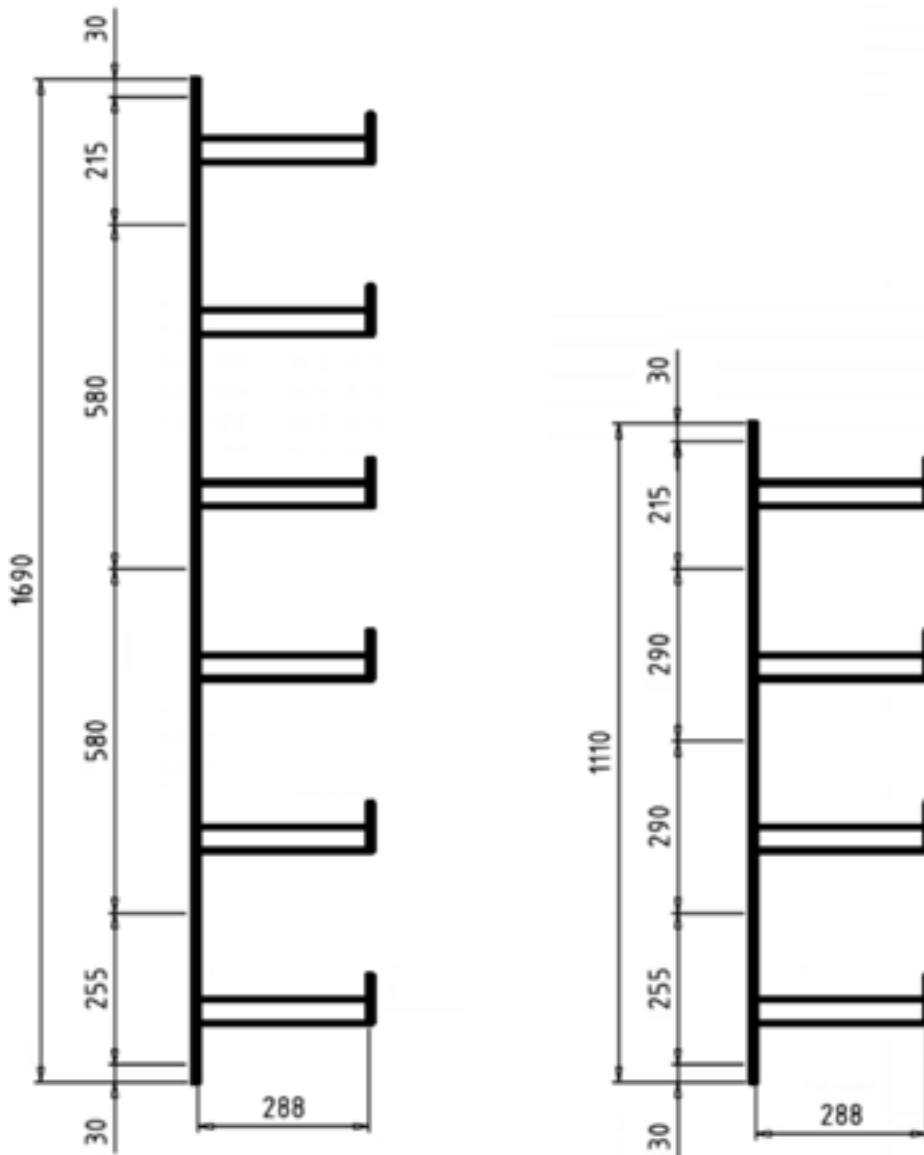

Prod. code 1316315

Prod. code 1316302

Ill. 1: Wall storage unit

Included:

- 1 x unit L = 1.11 m or 1.69 m
- 5 x hex wood screw 8 x 70 with washer
- 5 x plastic wall plug 12

Tools required: Drilling machine, spanner

Time needed: 20 min

Number of people required: 1-2

1. General

This unit is intended for the space-saving storage of posts used in sports (e.g. volleyball posts or high bar posts) on the wall. 4 or 6 brackets of approx. 29 cm length are fixed at a distance of 29 cm to hold the posts.

The brackets' tops are covered with felt to protect the posts. Each bracket is suitable for a maximum load of 20 kg.

If the distance is chosen correctly, this is equivalent to 2 posts next to each other.