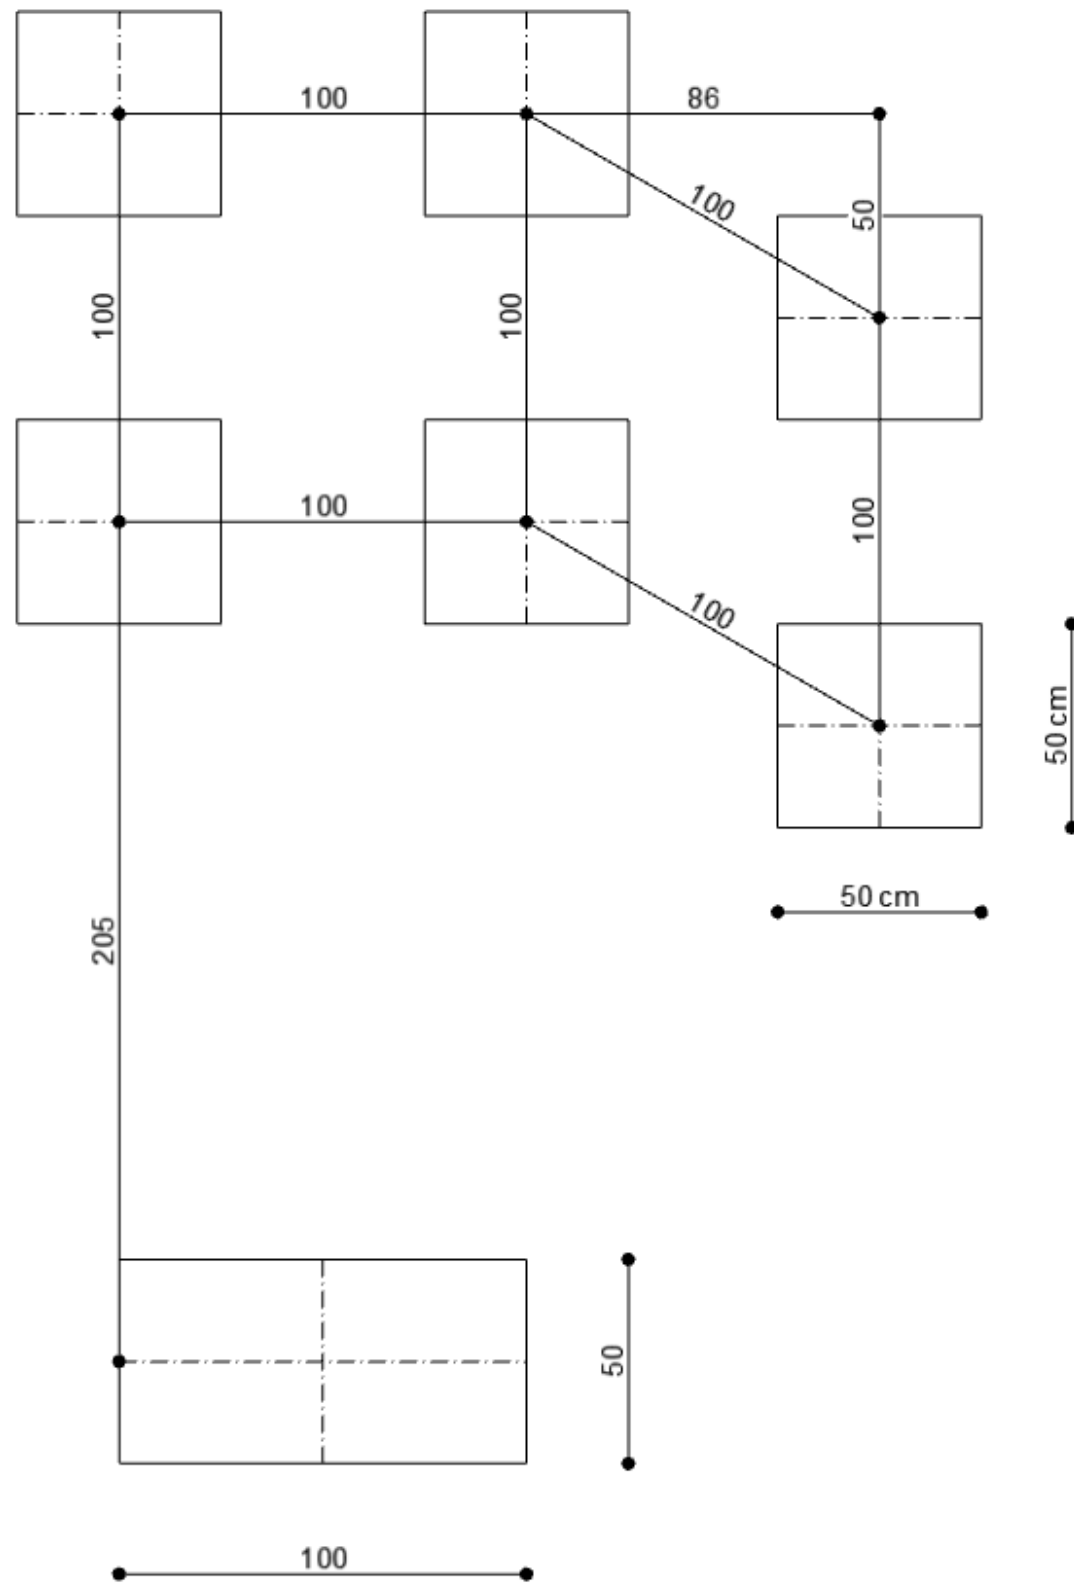

Etolis 1

09.25.101 MA