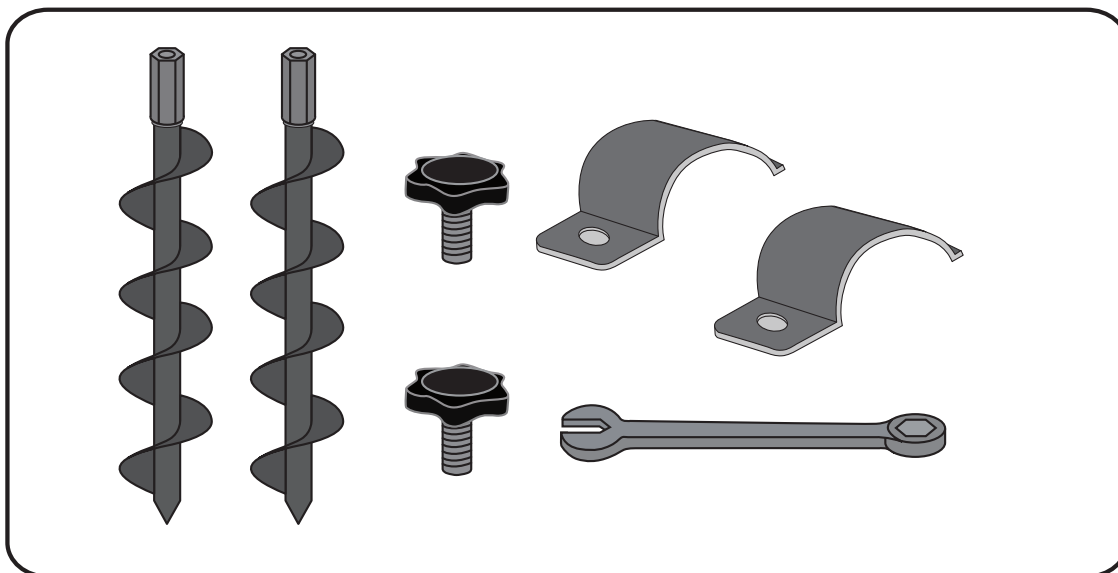

42.90.10.00 - EXIT Scala Anchor set (2 pcs)

Art.Nr. 2653408

Contact:
Dutch Toys Group
P.O. Box 369
7000AJ Doetinchem
The Netherlands
info@exittoys.com