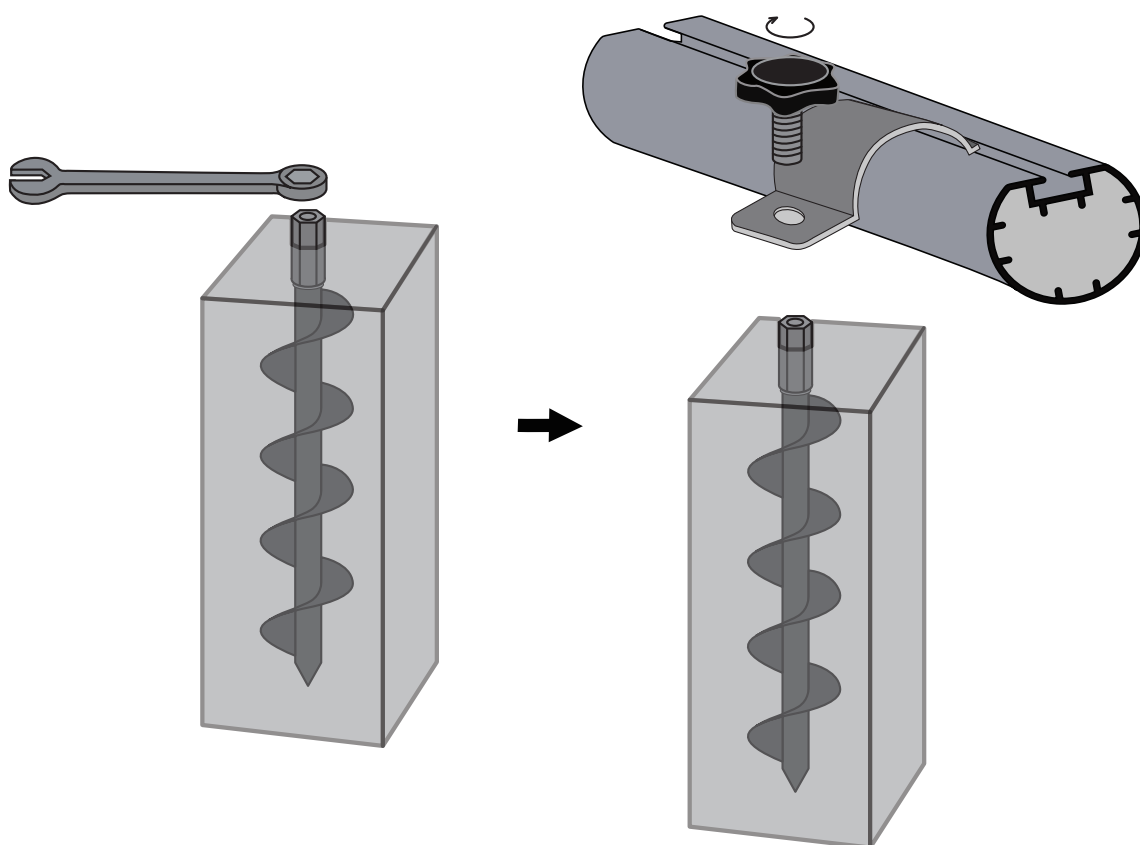

42.90.10.00 - EXIT Scala Anchor set (2 pcs)

Art.Nr. 2653408

Contact:
Dutch Toys Group
P.O. Box 369
7000AJ Doetinchem
The Netherlands
info@exittoys.com