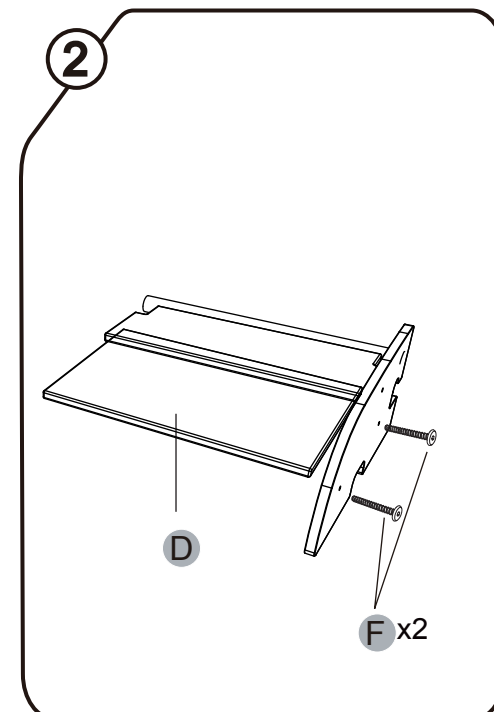

666900.V1.0.17.11.14