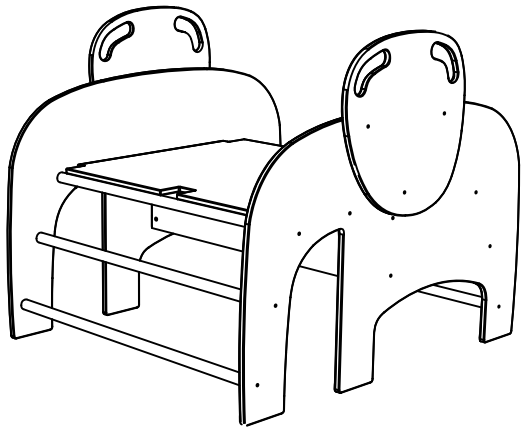

belduc

12 months +

Wild Climber "Elephant Body"

⚠ WARNING:
This toy requires adult assembly.
Unassembled, it contains potentially hazardous points and small parts.
Please keep it out of baby's reach.

Contents

NOTE: Please read instructions before assembly.
Further instruction available at www.beleduc.de/instructions

CE B18021

666895.V1.0 17.11.14

Wild Climber "Crocodile - Slide"

⚠ WARNING:

This toy requires adult assembly. Unassembled, it contains potentially hazardous points and small parts. Please keep it out of baby's reach.