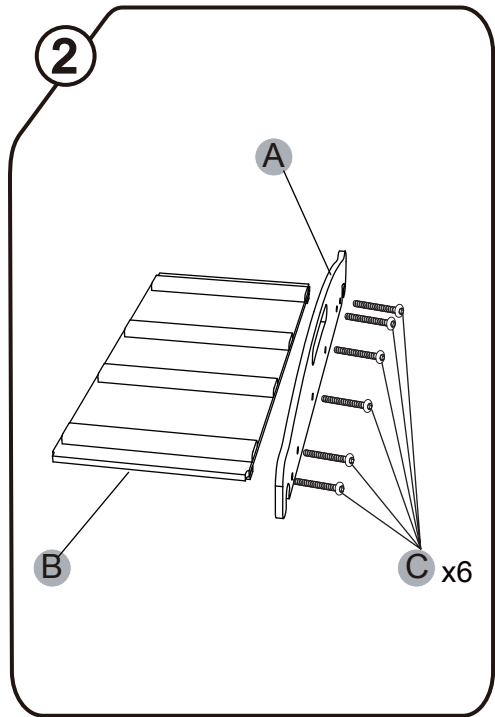

Contents

NOTE: Please read instructions before assembly. Further instruction available at www.beleduc.de/instructions

CE B18022

<p>A1</p> <p>x2</p>	<p>C M6X37mm</p> <p>x12</p>	<p>D</p> <p>x1</p>
<p>B</p> <p>x1</p>		

666896.V1.0 17.11.09

belduc

12 months +

Wild Climber "Crocodile - Half Cylinder"

⚠ WARNING:

This toy requires adult assembly. Unassembled, it contains potentially hazardous points and small parts. Please keep it out of baby's reach.

Contents

NOTE: Please read instructions before assembly. Further instruction available at www.beleduc.de/instructions

CE B18023

 <p>A</p> <p>x2</p>	 <p>C M6X37mm</p> <p>x12</p>
 <p>B</p> <p>x1</p>	 <p>D</p> <p>x1</p>