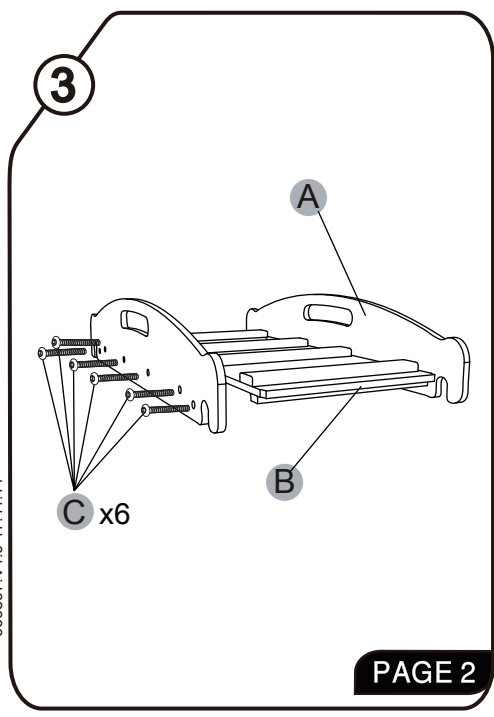

Contents

NOTE: Please read instructions before assembly. Further instruction available at www.beleduc.de/instructions

CE B18022

<p>A1</p> <p>x2</p>	<p>C M6X37mm</p> <p>x12</p>	<p>D</p> <p>x1</p>
<p>B</p> <p>x1</p>		

666896.V1.0 17.11.09

belduc

12 months +

Wild Climber "Crocodile - Half Cylinder"

⚠ WARNING:

This toy requires adult assembly. Unassembled, it contains potentially hazardous points and small parts. Please keep it out of baby's reach.

Contents

NOTE: Please read instructions before assembly. Further instruction available at www.beleduc.de/instructions

CE B18023

 <p>A</p> <p>x2</p>	 <p>C M6X37mm</p> <p>x12</p>
 <p>B</p> <p>x1</p>	 <p>D</p> <p>x1</p>