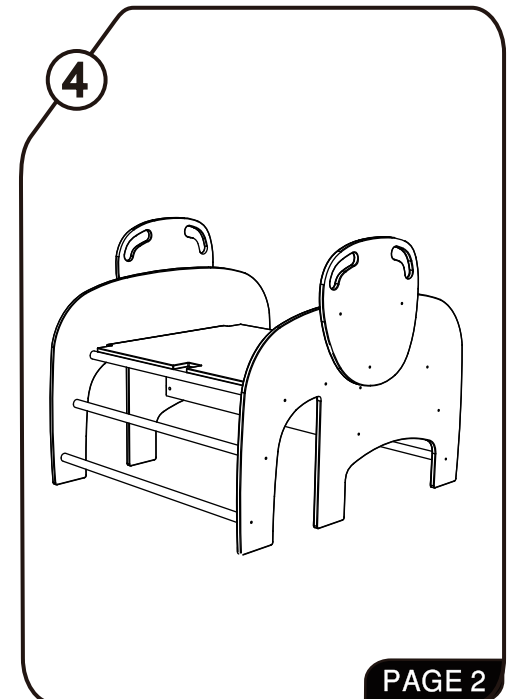

belduc

12 months +

Wild Climber "Elephant Body"

⚠ WARNING:
This toy requires adult assembly.
Unassembled, it contains potentially hazardous points and small parts.
Please keep it out of baby's reach.

Contents

NOTE: Please read instructions before assembly.
Further instruction available at www.beleduc.de/instructions

CE B18021

666895.V1.0 17.11.14

Wild Climber "Crocodile - Slide"

⚠ WARNING:

This toy requires adult assembly. Unassembled, it contains potentially hazardous points and small parts. Please keep it out of baby's reach.