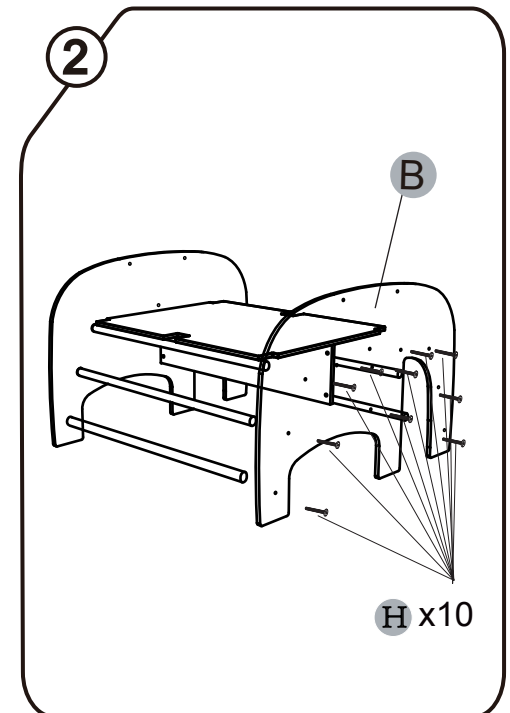

belduc

12 months +

Wild Climber "Elephant Body"

⚠ WARNING:
This toy requires adult assembly.
Unassembled, it contains potentially hazardous points and small parts.
Please keep it out of baby's reach.

Contents

NOTE: Please read instructions before assembly.
Further instruction available at www.beleduc.de/instructions

CE B18021

666895.V1.0 17.11.14

Wild Climber "Crocodile - Slide"

⚠ WARNING:

This toy requires adult assembly. Unassembled, it contains potentially hazardous points and small parts. Please keep it out of baby's reach.