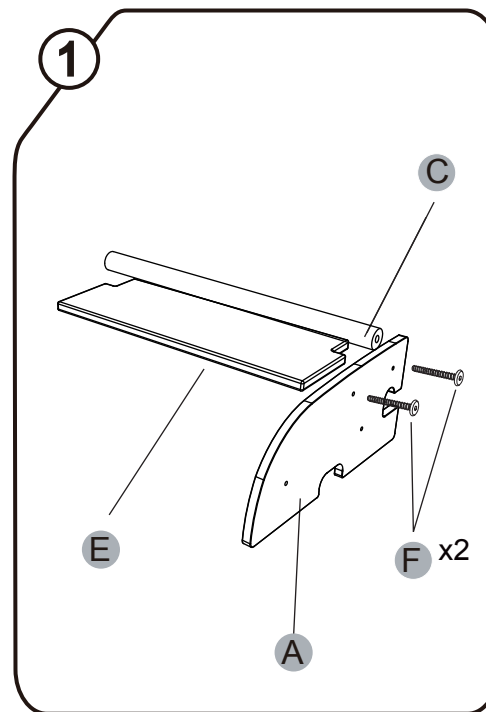

666900.V1.0.17.11.14