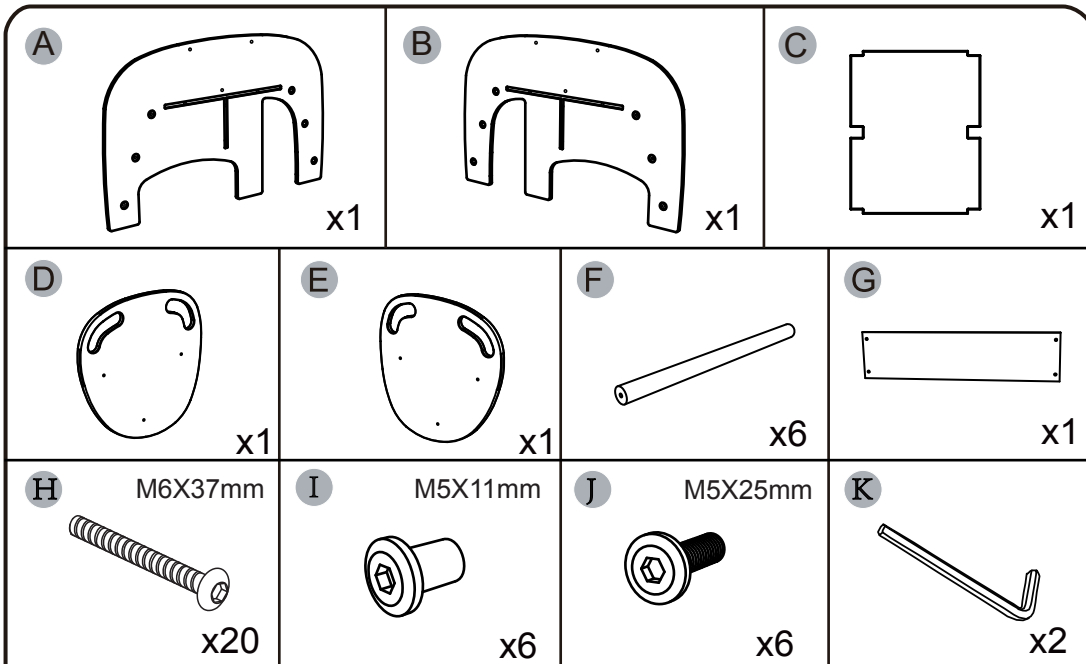

belduc

12 months +

Wild Climber "Elephant Body"

⚠ WARNING:
This toy requires adult assembly.
Unassembled, it contains potentially hazardous points and small parts.
Please keep it out of baby's reach.

Contents

NOTE: Please read instructions before assembly.
Further instruction available at www.beleduc.de/instructions

CE B18021

666895.V1.0 17.11.14

Wild Climber "Crocodile - Slide"

⚠ WARNING:

This toy requires adult assembly. Unassembled, it contains potentially hazardous points and small parts. Please keep it out of baby's reach.

Contents

NOTE: Please read instructions before assembly. Further instruction available at www.beleduc.de/instructions

CE B18022

<p>A1</p> <p>x2</p>	<p>C M6X37mm</p> <p>x12</p>	<p>D</p> <p>x1</p>
<p>B</p> <p>x1</p>		