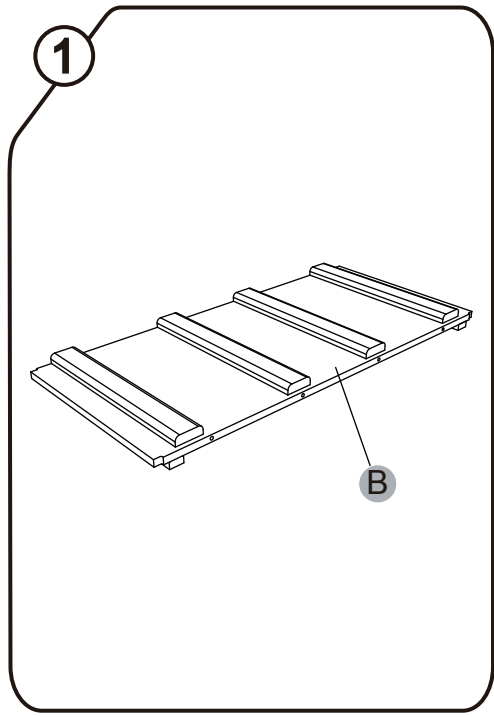

Contents

NOTE: Please read instructions before assembly. Further instruction available at www.beleduc.de/instructions

CE B18022

<p>A1</p> <p>x2</p>	<p>C M6X37mm</p> <p>x12</p>	<p>D</p> <p>x1</p>
<p>B</p> <p>x1</p>		

666896.V1.0 17.11.09

belduc

12 months +

Wild Climber "Crocodile - Half Cylinder"

⚠ WARNING:

This toy requires adult assembly. Unassembled, it contains potentially hazardous points and small parts. Please keep it out of baby's reach.

Contents

NOTE: Please read instructions before assembly. Further instruction available at www.beleduc.de/instructions

CE B18023

 <p>A</p> <p>x2</p>	 <p>C M6X37mm</p> <p>x12</p>
 <p>B</p> <p>x1</p>	 <p>D</p> <p>x1</p>