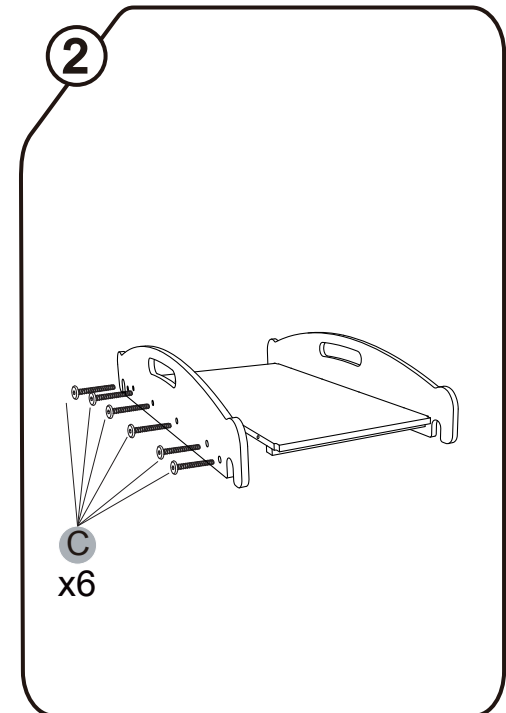

NOTE: Please read instructions before assembly.
Further instruction available at www.beleduc.de/instructions

CE B18021

666895.V1.0 17.11.14

Wild Climber "Crocodile - Slide"

⚠ WARNING:

This toy requires adult assembly. Unassembled, it contains potentially hazardous points and small parts. Please keep it out of baby's reach.

Contents

NOTE: Please read instructions before assembly. Further instruction available at www.beleduc.de/instructions

CE B18022

<p>A1</p> <p>x2</p>	<p>C M6X37mm</p> <p>x12</p>	<p>D</p> <p>x1</p>
<p>B</p> <p>x1</p>		

666896.V1.0 17.11.09

belduc

12 months +

Wild Climber "Crocodile - Half Cylinder"

⚠ WARNING:

This toy requires adult assembly. Unassembled, it contains potentially hazardous points and small parts. Please keep it out of baby's reach.