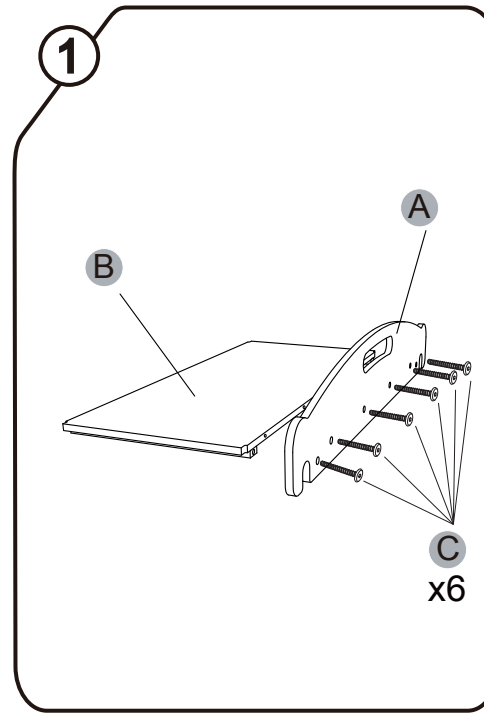

NOTE: Please read instructions before assembly.
Further instruction available at www.beleduc.de/instructions

CE B18021

666895.V1.0 17.11.14

Wild Climber "Crocodile - Slide"

⚠ WARNING:

This toy requires adult assembly. Unassembled, it contains potentially hazardous points and small parts. Please keep it out of baby's reach.

Contents

NOTE: Please read instructions before assembly. Further instruction available at www.beleduc.de/instructions

CE B18022

<p>A1</p> <p>x2</p>	<p>C M6X37mm</p> <p>x12</p>	<p>D</p> <p>x1</p>
<p>B</p> <p>x1</p>		

666896.V1.0 17.11.09

belduc

12 months +

Wild Climber "Crocodile - Half Cylinder"

⚠ WARNING:

This toy requires adult assembly. Unassembled, it contains potentially hazardous points and small parts. Please keep it out of baby's reach.