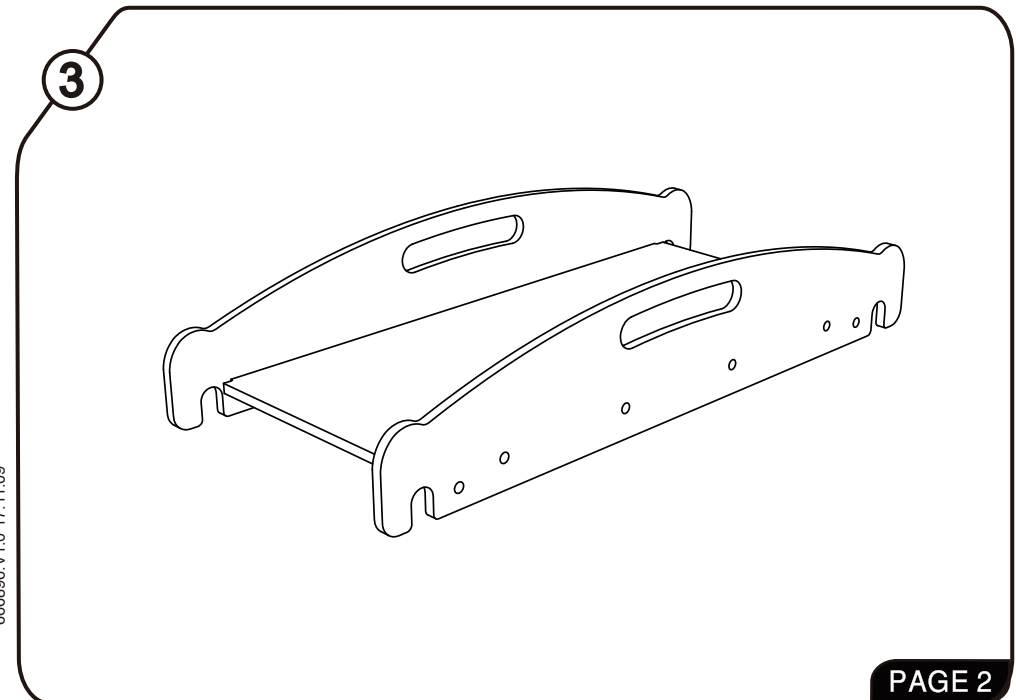

NOTE: Please read instructions before assembly.
Further instruction available at www.beleduc.de/instructions

CE B18021

666895.V1.0 17.11.14

Wild Climber "Crocodile - Slide"

⚠ WARNING:

This toy requires adult assembly. Unassembled, it contains potentially hazardous points and small parts. Please keep it out of baby's reach.

666896.V1.0 17.11.09

belduc

12 months +

Wild Climber "Crocodile - Half Cylinder"

⚠ WARNING:

This toy requires adult assembly. Unassembled, it contains potentially hazardous points and small parts. Please keep it out of baby's reach.