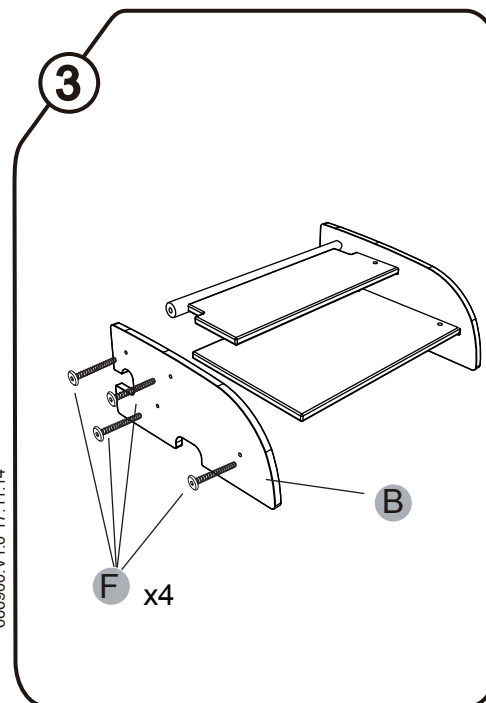

666900.V1.0.17.11.14