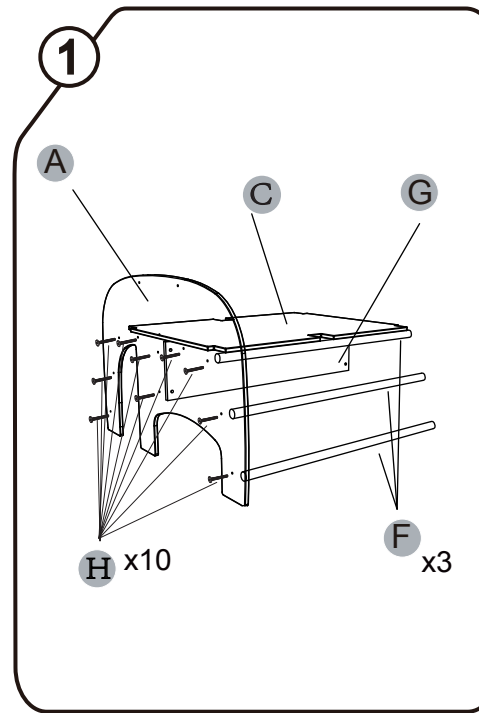

NOTE: Please read instructions before assembly.
Further instruction available at www.beleduc.de/instructions

CE B18021

666895.V1.0 17.11.14

Wild Climber "Crocodile - Slide"

⚠ WARNING:

This toy requires adult assembly. Unassembled, it contains potentially hazardous points and small parts. Please keep it out of baby's reach.