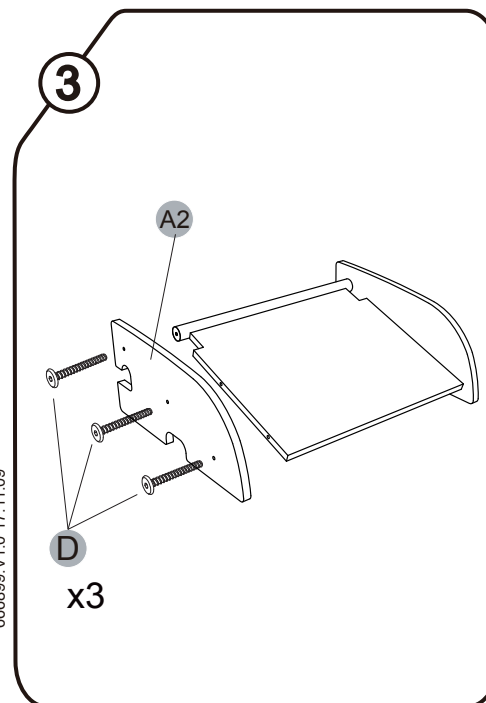

2

3

4

Wild Climber "Rhino - Slide"

⚠ WARNING:
 This toy requires adult assembly.
 Unassembled, it contains potentially
 hazardous points and small parts.
 Please keep it out of baby's reach.

Contents

NOTE: Please read instructions before assembly.
 Further instruction available at www.beleduc.de/instructions

CE B18025

<p>A1</p> <p>x1</p>	<p>A2</p> <p>x1</p>	<p>B</p> <p>x1</p>	
<p>C</p> <p>x1</p>	<p>D M6X37mm</p> <p>x6</p>	<p>E</p> <p>x1</p>	

666899_V1.0_17.11.09

Wild Climber "Rhino - Stair"

⚠ WARNING:
 This toy requires adult assembly.
 Unassembled, it contains potentially hazardous points and small parts.
 Please keep it out of baby's reach.