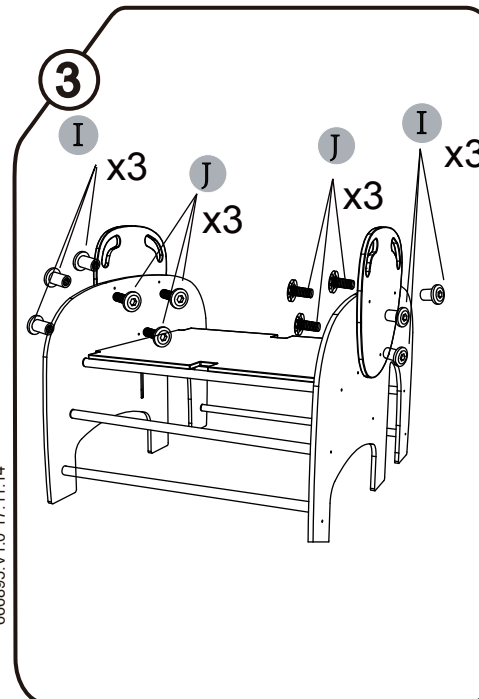

belduc

12 months +

Wild Climber "Elephant Body"

⚠ WARNING:
This toy requires adult assembly.
Unassembled, it contains potentially hazardous points and small parts.
Please keep it out of baby's reach.

Contents

NOTE: Please read instructions before assembly.
Further instruction available at www.beleduc.de/instructions

CE B18021

666895.V1.0 17.11.14

Wild Climber "Crocodile - Slide"

⚠ WARNING:

This toy requires adult assembly. Unassembled, it contains potentially hazardous points and small parts. Please keep it out of baby's reach.

Contents

NOTE: Please read instructions before assembly. Further instruction available at www.beleduc.de/instructions

CE B18022

<p>A1</p> <p>x2</p>	<p>C M6X37mm</p> <p>x12</p>	<p>D</p> <p>x1</p>
<p>B</p> <p>x1</p>		

666896.V1.0 17.11.09

belduc

12 months +

Wild Climber "Crocodile - Half Cylinder"

⚠ WARNING:

This toy requires adult assembly. Unassembled, it contains potentially hazardous points and small parts. Please keep it out of baby's reach.